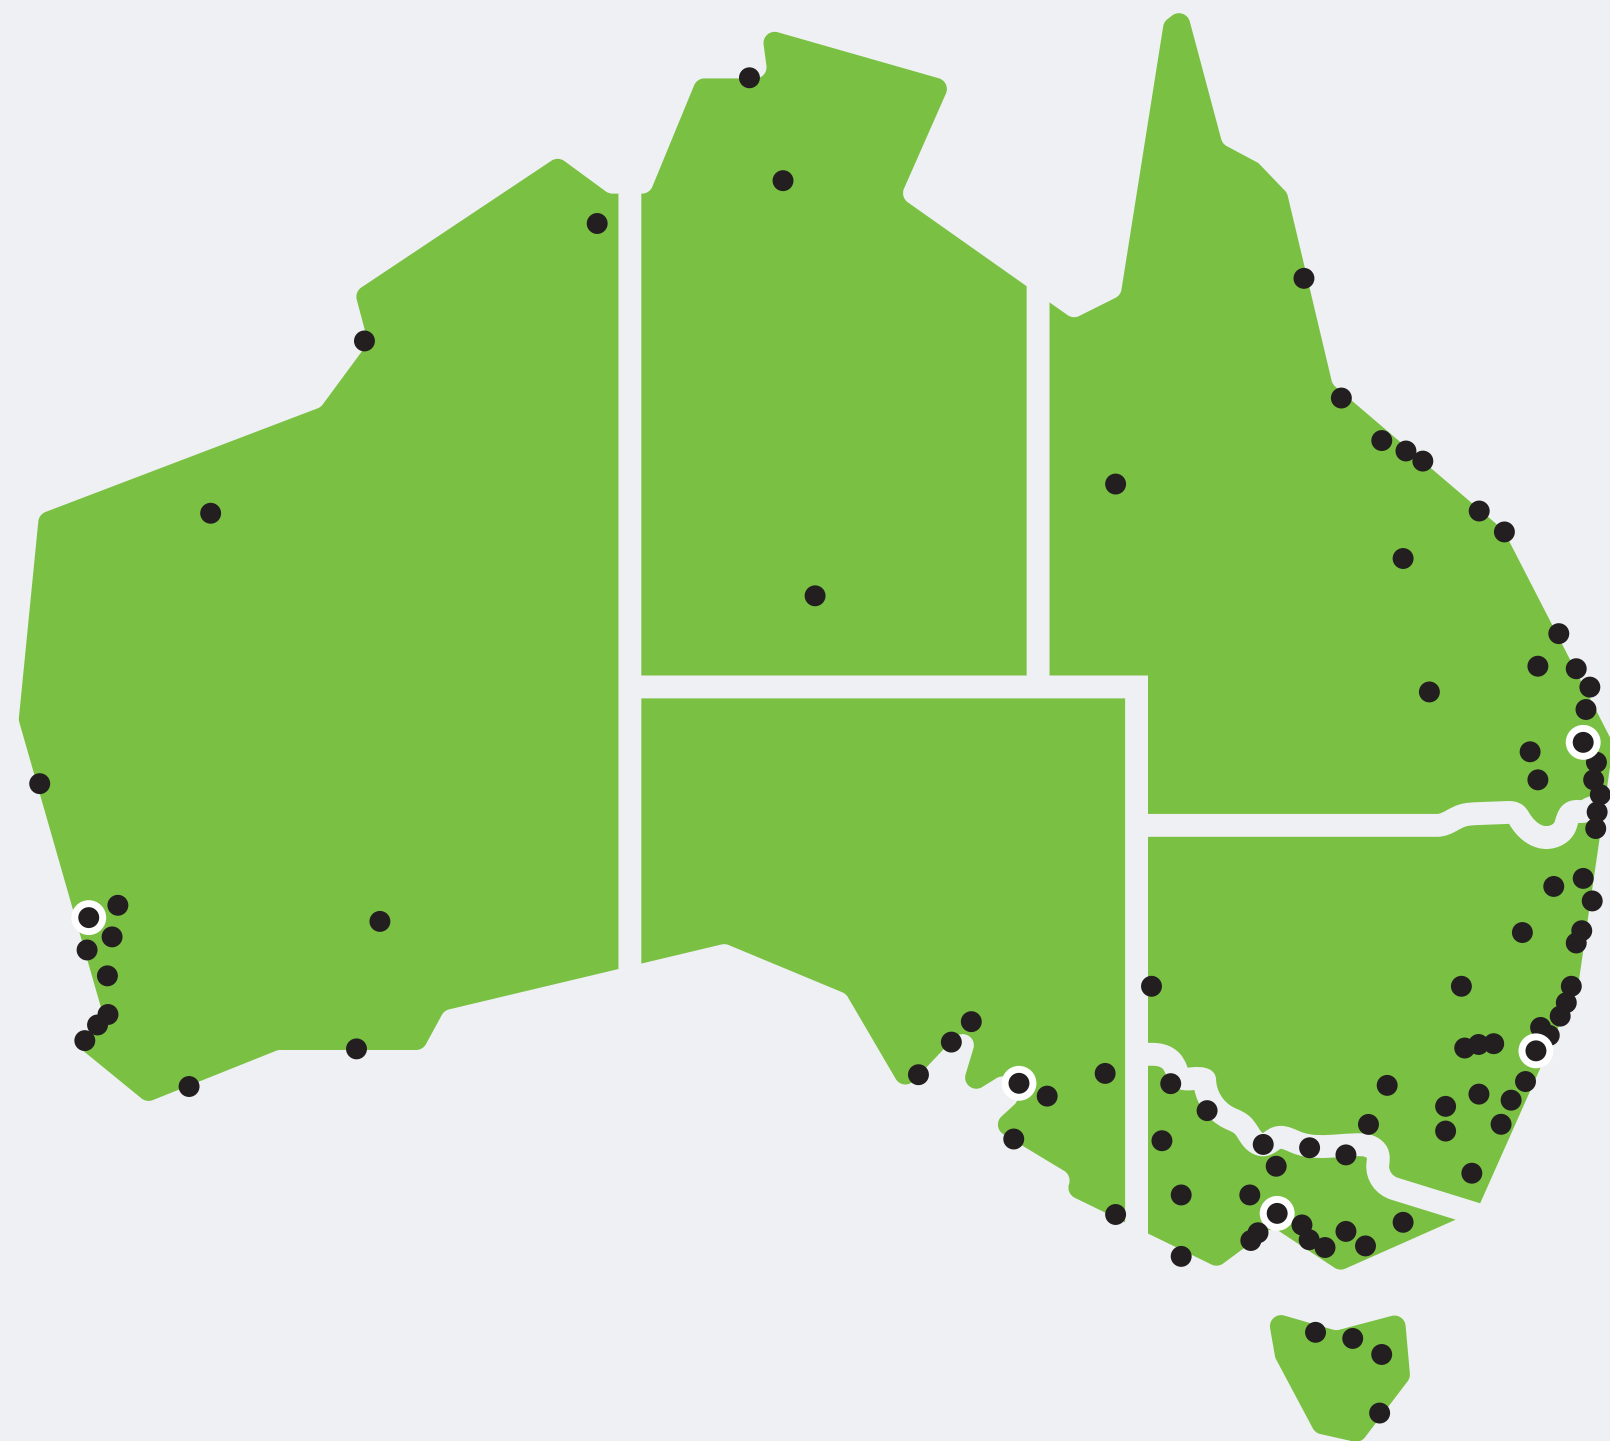

the headspace network

New South Wales

Armidale ^{1,3}	Port Macquarie
Batemans Bay ¹	Queanbeyan
Bathurst	Tamworth
Bega	Tweed Heads
Broken Hill	Wagga Wagga
Cessnock ^{1,3}	Wollongong
Coffs Harbour	
Cowra ^{1,3}	Sydney:
Dubbo	Ashfield
Gosford	Bankstown
Goulburn	Bondi Junction
Grafton	Brookvale
Griffith	Campbelltown
Katoomba ^{1,3}	Camperdown
Kempsey ¹	Castle Hill
Lake Haven ³	Chatswood
Lismore	Hurstville
Lithgow ³	Liverpool
Maitland	Miranda
Newcastle	Mount Druitt
Nowra	Parramatta
Orange	Penrith

Victoria

Albury Wodonga	Melbourne:
Bairnsdale	Bentleigh ²
Ballarat	Collingwood
Bendigo	Craigieburn
Echuca ¹	Dandenong
Frankston	Elsternwick
Geelong	Glenroy
Horsham	Greensborough
Mildura	Hawthorn
Morwell	Knox
Ocean Grove ^{1,3}	Lilydale ¹
Portland ³	Melton
Rosebud ^{1,3}	Monash ¹
Sale ^{1,3}	Narre Warren
Shepparton	Pakenham ^{1,3}
Swan Hill	Sunshine
Wangaratta ^{1,3}	Werribee
Warrnambool	Whittlesea ^{1,3}
Wonthaggi	

Northern Territory

Alice Springs
Darwin
Katherine¹

Tasmania

Burnie^{1,3}
Devonport³
Hobart
Launceston

Western Australia

Albany	Margaret River ^{1,3}
Armadale	Northam ^{1,3}
Broome	Pilbara ⁴
Bunbury	Rockingham
Busselton ^{1,3}	
Esperance ^{1,3}	Perth:
Geraldton	Cannington ¹
Kalgoorlie	Fremantle
Kununurra ¹	Joondalup
Mandurah	Midland
	Osborne Park

South Australia

Berri	Adelaide:
Mount Barker ^{1,3}	Adelaide
Mount Gambier	Edinburgh North
Murray Bridge	Marion ¹
Port Augusta	Onkaparinga
Port Lincoln ^{1,3}	Port Adelaide
Victor Harbor ^{1,3}	
Whyalla	