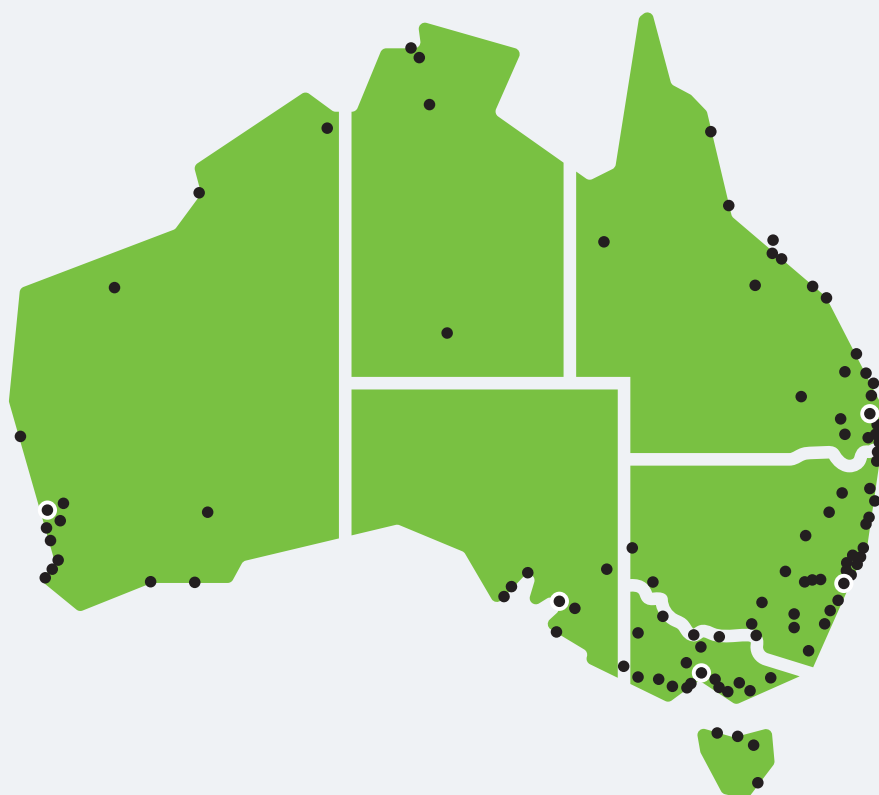

the headspace network

New South Wales

Armidale ^{3,5}	Queanbeyan
Batemans Bay	Tamworth
Bathurst	Taree ¹
Bega	Tweed Heads
Broken Hill	Wagga Wagga
Cessnock ³	Wollongong
Coffs Harbour	Wyong ³
Cowra ^{1,3}	Yass ³
Dubbo	
Gosford	Sydney
Goulburn	Ashfield
Grafton	Bankstown
Griffith	Bondi Junction
Katoomba ³	Brookvale
Kempsey ¹	Campbelltown
Lake Haven ^{3,5}	Camperdown
Lismore	Castle Hill
Lithgow ³	Chatswood
Maitland	Hurstville
New England ³	Liverpool
Newcastle	Miranda
Nowra	Mount Druitt
Orange	Parramatta
Port Macquarie	Penrith

Western Australia

Albany	Margaret River ³
Armadale	Northam ³
Broome	Pilbara ⁴
Bunbury	Rockingham
Busselton ³	
Esperance ^{3,5}	Perth
Geraldton	Cannington ¹
Hedland ¹	Fremantle
Karratha ¹	Joondalup
Kalgoorlie	Midland
Kununurra ¹	Osborne Park
Mandurah	

South Australia

Berri	Adelaide
Mount Barker ³	Adelaide
Mount Gambier	Edinburgh North
Murray Bridge	Marion
Port Augusta	Onkaparinga
Port Lincoln ^{3,5}	Port Adelaide
Victor Harbor ³	
Whyalla	

Queensland

Beaudesert ³	Rockhampton
Bundaberg	Roma
Caboolture	Sarina ³
Cairns	Southport
Capalaba	Toowoomba
Emerald ¹	Townsville
Gladstone	Upper Coomera
Gympie ^{3,5}	Warwick
Hervey Bay	Whitsundays ¹
Ipswich	
Mackay	Brisbane
Maroochydore	Inala
Maryborough ³	Nundah
Meadowbrook	Strathpine
Mount Isa	Taringa
Redcliffe	Woolloongabba

Northern Territory

Alice Springs
Darwin
Katherine
Palmerston¹

Tasmania

Burnie³
Devonport
Hobart
Launceston

ACT

Canberra
Tuggeranong

Victoria

Albury-Wodonga	Melbourne
Bairnsdale	Bentleigh ²
Ballarat	Collingwood
Bendigo	Craigieburn
Colac ¹	Dandenong
Echuca ¹	Elsternwick
Geelong	Frankston
Horsham	Glenroy
Melton	Greensborough
Mildura	Hawthorn
Morwell	Knox
Ocean Grove ³	Lilydale ³
Portland ³	Malvern ¹
Sale ³	Narre Warren
Shepparton	Pakenham ³
Swan Hill	Plenty Valley ³
Wangaratta ³	Rosebud ³
Warrnambool	Sunshine
Wonthaggi	Syndal
	Werribee